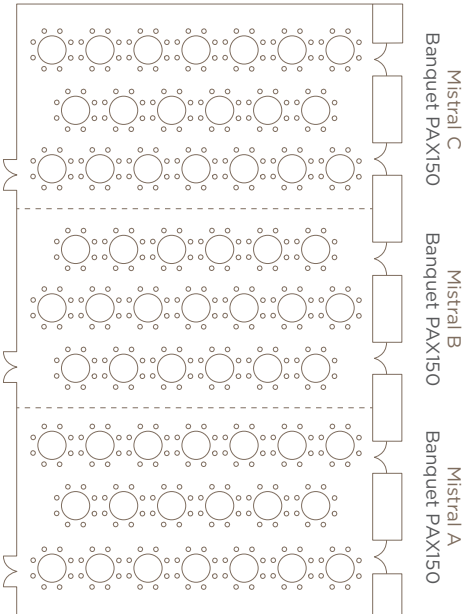

RIXOS
PREMIUM DUBROVNIK

MEETING SPACE
BROCHURE

MEETING ROOMS

ROOM	Location	Total area sq ft/m ²	Theater	Classroom	U-Shape	Boardroom	Reception	Banquet
Mistral A+B+C	9 th Floor	9278/862	900	650	-	-	900	600
Mistral A+B	9 th Floor	6178/574	600	400	-	-	800	350
Mistral A	9 th Floor	3089/287	300	200	70	-	350	150
Boreas	9 th Floor	1151/107	100	52	30	32	100	60
Levantera	9 th Floor	1151/107	100	52	30	32	100	60
Gregale	9 th Floor	742/69	60	30	16	20	50	40
Zephyros	9 th Floor	656/61	60	30	16	20	50	40
Gregale + Zephyros	9 th Floor	1399/130	100	60	30	32	100	80
Scirocco	9 th Floor	538/50	35	15	10	12	35	20

MISTRAL CONFERENCE HALL

Widht x Lenght/m - 34.00x25.50
 Height/m - 5.10
 Area/m² - 862m²

Banquet - 600 PAX

Classroom - 650 PAX

MISTRAL BALLROOM

Sound system
 Allen and Heath PA20 20ch mixer
 Allen and Heath PA12 12ch mixer
 Ceiling RCF speakers
 QSC Amps

Video presentation system
 3 X Optoma 5000 ANSI projector
 3 X white screens (4:3)

Stage light system
 SGM light consoles
 3 X SGM dimmer
 Spot lights and scene lights

Theatre - 900 PAX

MISTRAL CONFERENCE HALL

Mistral A+B (or B+C)
Theatre - 600 PAX

Mistral A+B (or B+C)
Classroom - 400 PAX

Mistral A+B (or B+C)
Banquet - 350 PAX

LEVANTERA & BOREAS MEETING ROOMS

Width x Length/m - 14.00 x 7.70 | Height/m - 3.10 | Area/m² - 107