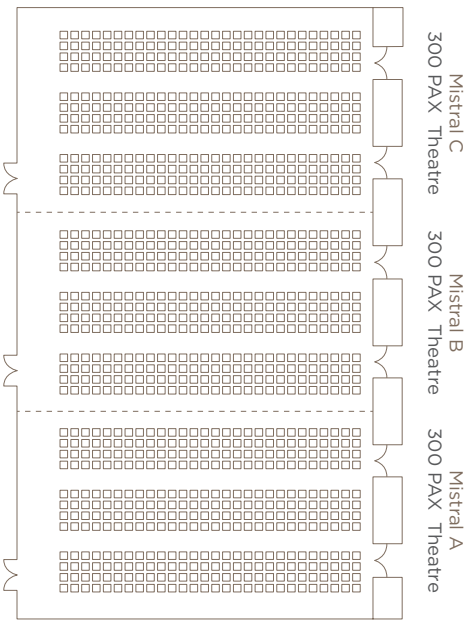

MISTRAL CONFERENCE HALL

Widht x Lenght/m - 34.00x25.50
 Height/m - 5.10
 Area/m² - 862m²

Banquet - 600 PAX

Classroom - 650 PAX

MISTRAL BALLROOM

Sound system
 Allen and Heath PA20 20ch mixer
 Allen and Heath PA12 12ch mixer
 Ceiling RCF speakers
 QSC Amps

Video presentation system
 3 X Optoma 5000 ANSI projector
 3 X white screens (4:3)

Stage light system
 SGM light consoles
 3 X SGM dimmer
 Spot lights and scene lights

Theatre - 900 PAX

MISTRAL CONFERENCE HALL

Mistral A+B (or B+C)
Theatre - 600 PAX

Mistral A+B (or B+C)
Classroom - 400 PAX

Mistral A+B (or B+C)
Banquet - 350 PAX

LEVANTERA & BOREAS MEETING ROOMS

Width x Length/m - 14.00 x 7.70 | Height/m - 3.10 | Area/m² - 107

Boardroom - 32 PAX

Classroom - 52 PAX

Theatre - 100 PAX

U-shape - 26 PAX

GREGALE & ZEPHYROS MEETING ROOMS

GREGALE
6.9 m x 8.9 m

ZEPHYROS
7.7 m x 8.9 m

Width x Length/m - 14.60 x 8.90 | Height/m - 3.10 | Area/m² - 130