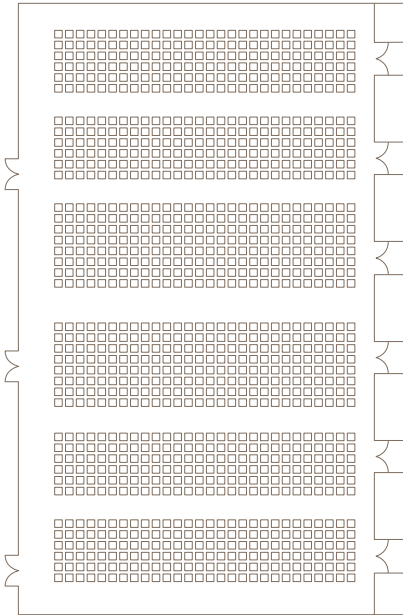

Theatre - 900 PAX