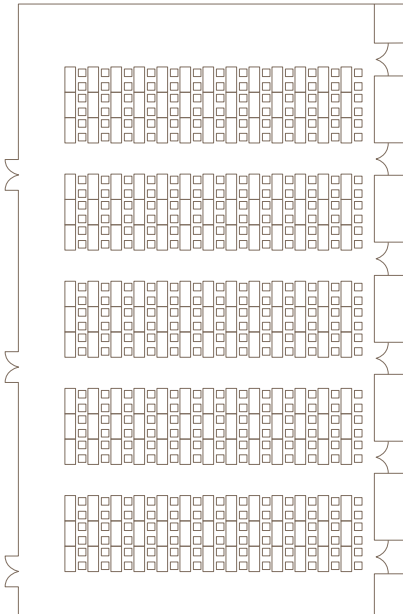

RIXOS
PREMIUM DUBROVNIK

MEETING SPACE
BROCHURE

MEETING ROOMS

ROOM	Location	Total area sq ft/m ²	Theater	Classroom	U-Shape	Boardroom	Reception	Banquet
Mistral A+B+C	9 th Floor	9278/862	900	650	-	-	900	600
Mistral A+B	9 th Floor	6178/574	600	400	-	-	800	350
Mistral A	9 th Floor	3089/287	300	200	70	-	350	150
Boreas	9 th Floor	1151/107	100	52	30	32	100	60
Levantera	9 th Floor	1151/107	100	52	30	32	100	60
Gregale	9 th Floor	742/69	60	30	16	20	50	40
Zephyros	9 th Floor	656/61	60	30	16	20	50	40
Gregale + Zephyros	9 th Floor	1399/130	100	60	30	32	100	80
Scirocco	9 th Floor	538/50	35	15	10	12	35	20

MISTRAL CONFERENCE HALL

Widht x Lenght/m - 34.00x25.50
 Height/m - 5.10
 Area/m² - 862m²

Banquet - 600 PAX

Classroom - 650 PAX

MISTRAL BALLROOM

Sound system
 Allen and Heath PA20 20ch mixer
 Allen and Heath PA12 12ch mixer
 Ceiling RCF speakers
 QSC Amps

Video presentation system
 3 X Optoma 5000 ANSI projector
 3 X white screens (4:3)

Stage light system
 SGM light consoles
 3 X SGM dimmer
 Spot lights and scene lights

Theatre - 900 PAX

MISTRAL CONFERENCE HALL

SCIROCCO MEETING ROOM

Width x Length/m - 7.50 x 7.00 | Height/m - 3.10 | Area/m²- 52

Common Equipment (All halls):

Power outlets
Phone line
Wired network for Internet
Wireless network for internet

Other equipment: