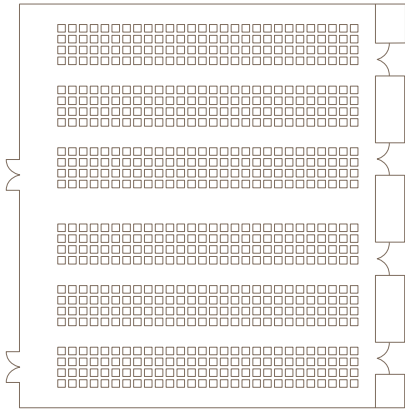

RIXOS
PREMIUM DUBROVNIK

MEETING SPACE
BROCHURE

MEETING ROOMS

ROOM	Location	Total area sq ft/m ²	Theater	Classroom	U-Shape	Boardroom	Reception	Banquet
Mistral A+B+C	9 th Floor	9278/862	900	650	-	-	900	600
Mistral A+B	9 th Floor	6178/574	600	400	-	-	800	350
Mistral A	9 th Floor	3089/287	300	200	70	-	350	150
Boreas	9 th Floor	1151/107	100	52	30	32	100	60
Levantera	9 th Floor	1151/107	100	52	30	32	100	60
Gregale	9 th Floor	742/69	60	30	16	20	50	40
Zephyros	9 th Floor	656/61	60	30	16	20	50	40
Gregale + Zephyros	9 th Floor	1399/130	100	60	30	32	100	80
Scirocco	9 th Floor	538/50	35	15	10	12	35	20

MISTRAL CONFERENCE HALL

Widht x Lenght/m - 34.00x25.50
 Height/m - 5.10
 Area/m² - 862m²

Banquet - 600 PAX

Classroom - 650 PAX

MISTRAL BALLROOM

Sound system
 Allen and Heath PA20 20ch mixer
 Allen and Heath PA12 12ch mixer
 Ceiling RCF speakers
 QSC Amps

Mistral A+B (or B+C)
Theatre - 600 PAX

Mistral A+B (or B+C)
Classroom - 400 PAX

Mistral A+B (or B+C)
Banquet - 350 PAX

LEVANTERA & BOREAS MEETING ROOMS

Width x Length/m - 14.00 x 7.70 | Height/m - 3.10 | Area/m² - 107

Boardroom - 32 PAX

Classroom - 52 PAX

Theatre - 100 PAX

U-shape - 26 PAX

GREGALE & ZEPHYROS MEETING ROOMS

GREGALE
6.9 m x 8.9 m

ZEPHYROS
7.7 m x 8.9 m

Width x Length/m - 14.60 x 8.90 | Height/m - 3.10 | Area/m² - 130