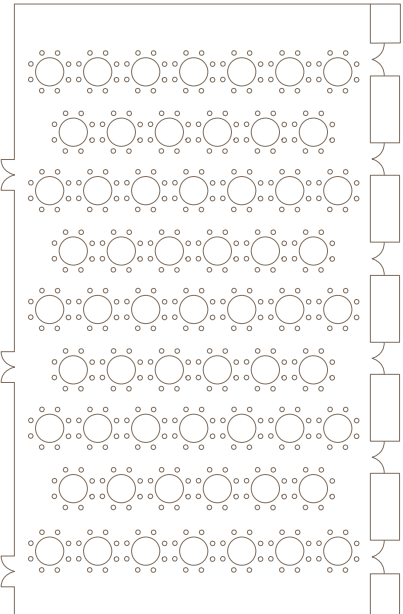

RIXOS
PREMIUM DUBROVNIK

MEETING SPACE
BROCHURE

MEETING ROOMS

ROOM	Location	Total area sq ft/m ²	Theater	Classroom	U-Shape	Boardroom	Reception	Banquet
Mistral A+B+C	9 th Floor	9278/862	900	650	-	-	900	600
Mistral A+B	9 th Floor	6178/574	600	400	-	-	800	350
Mistral A	9 th Floor	3089/287	300	200	70	-	350	150
Boreas	9 th Floor	1151/107	100	52	30	32	100	60
Levantera	9 th Floor	1151/107	100	52	30	32	100	60
Gregale	9 th Floor	742/69	60	30	16	20	50	40
Zephyros	9 th Floor	656/61	60	30	16	20	50	40
Gregale + Zephyros	9 th Floor	1399/130	100	60	30	32	100	80
Scirocco	9 th Floor	538/50	35	15	10	12	35	20

MISTRAL CONFERENCE HALL

Widht x Lenght/m - 34.00x25.50
 Height/m - 5.10
 Area/m² - 862m²

Banquet - 600 PAX

Classroom - 650 PAX

MISTRAL BALLROOM

Sound system
 Allen and Heath PA20 20ch mixer
 Allen and Heath PA12 12ch mixer
 Ceiling RCF speakers
 QSC Amps

Video presentation system
 3 X Optoma 5000 ANSI projector
 3 X white screens (4:3)

Stage light system
 SGM light consoles
 3 X SGM dimmer
 Spot lights and scene lights

Theatre - 900 PAX

MISTRAL CONFERENCE HALL

SCIROCCO MEETING ROOM

Width x Length/m - 7.50 x 7.00 | Height/m - 3.10 | Area/m²- 52

Common Equipment (All halls):

Power outlets
Phone line
Wired network for Internet
Wireless network for internet

Other equipment: