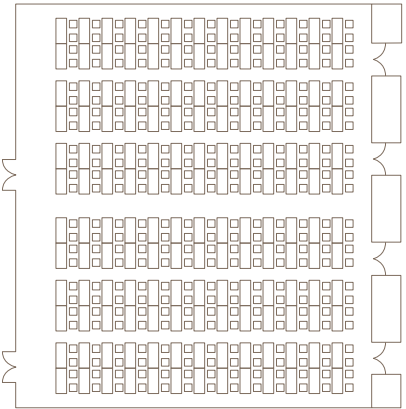

MISTRAL CONFERENCE HALL

Widht x Lenght/m - 34.00x25.50
 Height/m - 5.10
 Area/m² - 862m²

Banquet - 600 PAX

Classroom - 650 PAX

MISTRAL BALLROOM

Sound system
 Allen and Heath PA20 20ch mixer
 Allen and Heath PA12 12ch mixer
 Ceiling RCF speakers
 QSC Amps

Video presentation system
 3 X Optoma 5000 ANSI projector
 3 X white screens (4:3)

Stage light system
 SGM light consoles
 3 X SGM dimmer
 Spot lights and scene lights

Theatre - 900 PAX

MISTRAL CONFERENCE HALL

Mistral A+B (or B+C)
Theatre - 600 PAX

Mistral A+B (or B+C)
Classroom - 400 PAX

Mistral A+B (or B+C)
Banquet - 350 PAX

LEVANTERA & BOREAS MEETING ROOMS

Width x Length/m - 14.00 x 7.70 | Height/m - 3.10 | Area/m² - 107

Boardroom - 32 PAX

Classroom - 52 PAX

Theatre - 100 PAX

U-shape - 26 PAX

GREGALE & ZEPHYROS MEETING ROOMS

GREGALE
6.9 m x 8.9 m

ZEPHYROS
7.7 m x 8.9 m

Width x Length/m - 14.60 x 8.90 | Height/m - 3.10 | Area/m² - 130