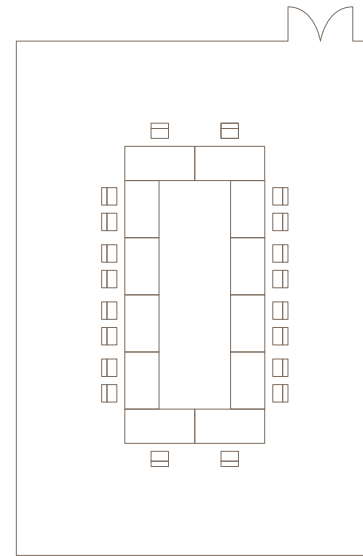

MISTRAL CONFERENCE HALL

Widht x Lenght/m - 34.00x25.50
 Height/m - 5.10
 Area/m² - 862m²

Banquet - 600 PAX

Classroom - 650 PAX

MISTRAL BALLROOM

Sound system
 Allen and Heath PA20 20ch mixer
 Allen and Heath PA12 12ch mixer
 Ceiling RCF speakers
 QSC Amps

Mistral A+B (or B+C)
Theatre - 600 PAX

Mistral A+B (or B+C)
Classroom - 400 PAX

Mistral A+B (or B+C)
Banquet - 350 PAX

LEVANTERA & BOREAS MEETING ROOMS

Width x Length/m - 14.00 x 7.70 | Height/m - 3.10 | Area/m² - 107

Boardroom - 32 PAX

Classroom - 52 PAX

Theatre - 100 PAX

U-shape - 26 PAX

GREGALE & ZEPHYROS MEETING ROOMS

GREGALE
6.9 m x 8.9 m

ZEPHYROS
7.7 m x 8.9 m

Width x Length/m - 14.60 x 8.90 | Height/m - 3.10 | Area/m² - 130

SCIROCCO MEETING ROOM

Width x Length/m - 7.50 x 7.00 | Height/m - 3.10 | Area/m²- 52

Common Equipment (All halls):

Power outlets
Phone line
Wired network for Internet
Wireless network for internet

Other equipment: