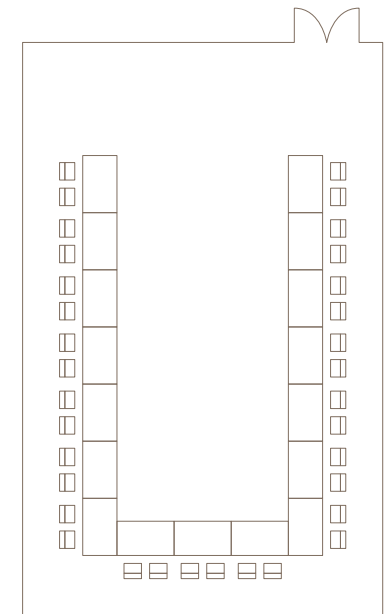

MISTRAL CONFERENCE HALL

Widht x Lenght/m - 34.00x25.50
 Height/m - 5.10
 Area/m² - 862m²

Banquet - 600 PAX

Classroom - 650 PAX

MISTRAL BALLROOM

Sound system
 Allen and Heath PA20 20ch mixer
 Allen and Heath PA12 12ch mixer
 Ceiling RCF speakers
 QSC Amps

Mistral A+B (or B+C)
Theatre - 600 PAX

Mistral A+B (or B+C)
Classroom - 400 PAX

Mistral A+B (or B+C)
Banquet - 350 PAX

LEVANTERA & BOREAS MEETING ROOMS

Width x Length/m - 14.00 x 7.70 | Height/m - 3.10 | Area/m² - 107

Boardroom - 32 PAX

Classroom - 52 PAX

Theatre - 100 PAX

U-shape - 26 PAX

GREGALE & ZEPHYROS MEETING ROOMS

GREGALE
6.9 m x 8.9 m

ZEPHYROS
7.7 m x 8.9 m

Width x Length/m - 14.60 x 8.90 | Height/m - 3.10 | Area/m² - 130

SCIROCCO MEETING ROOM

Width x Length/m - 7.50 x 7.00 | Height/m - 3.10 | Area/m²- 52

Common Equipment (All halls):

Power outlets
Phone line
Wired network for Internet
Wireless network for internet

Other equipment: