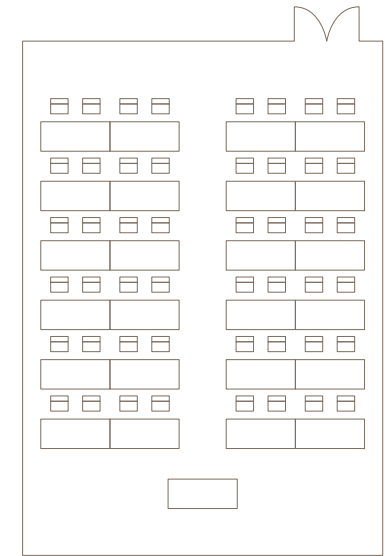

MISTRAL CONFERENCE HALL

Widht x Lenght/m - 34.00x25.50
 Height/m - 5.10
 Area/m² - 862m²

Banquet - 600 PAX

Classroom - 650 PAX

MISTRAL BALLROOM

Sound system
 Allen and Heath PA20 20ch mixer
 Allen and Heath PA12 12ch mixer
 Ceiling RCF speakers
 QSC Amps

Mistral A+B (or B+C)
Theatre - 600 PAX

Mistral A+B (or B+C)
Classroom - 400 PAX

Mistral A+B (or B+C)
Banquet - 350 PAX

LEVANTERA & BOREAS MEETING ROOMS

Width x Length/m - 14.00 x 7.70 | Height/m - 3.10 | Area/m² - 107

Boardroom - 32 PAX

Classroom - 52 PAX

Theatre - 100 PAX

U-shape - 26 PAX

GREGALE & ZEPHYROS MEETING ROOMS

GREGALE
6.9 m x 8.9 m

ZEPHYROS
7.7 m x 8.9 m

Width x Length/m - 14.60 x 8.90 | Height/m - 3.10 | Area/m² - 130

SCIROCCO MEETING ROOM

Width x Length/m - 7.50 x 7.00 | Height/m - 3.10 | Area/m²- 52

Common Equipment (All halls):

Power outlets
Phone line
Wired network for Internet
Wireless network for internet

Other equipment: