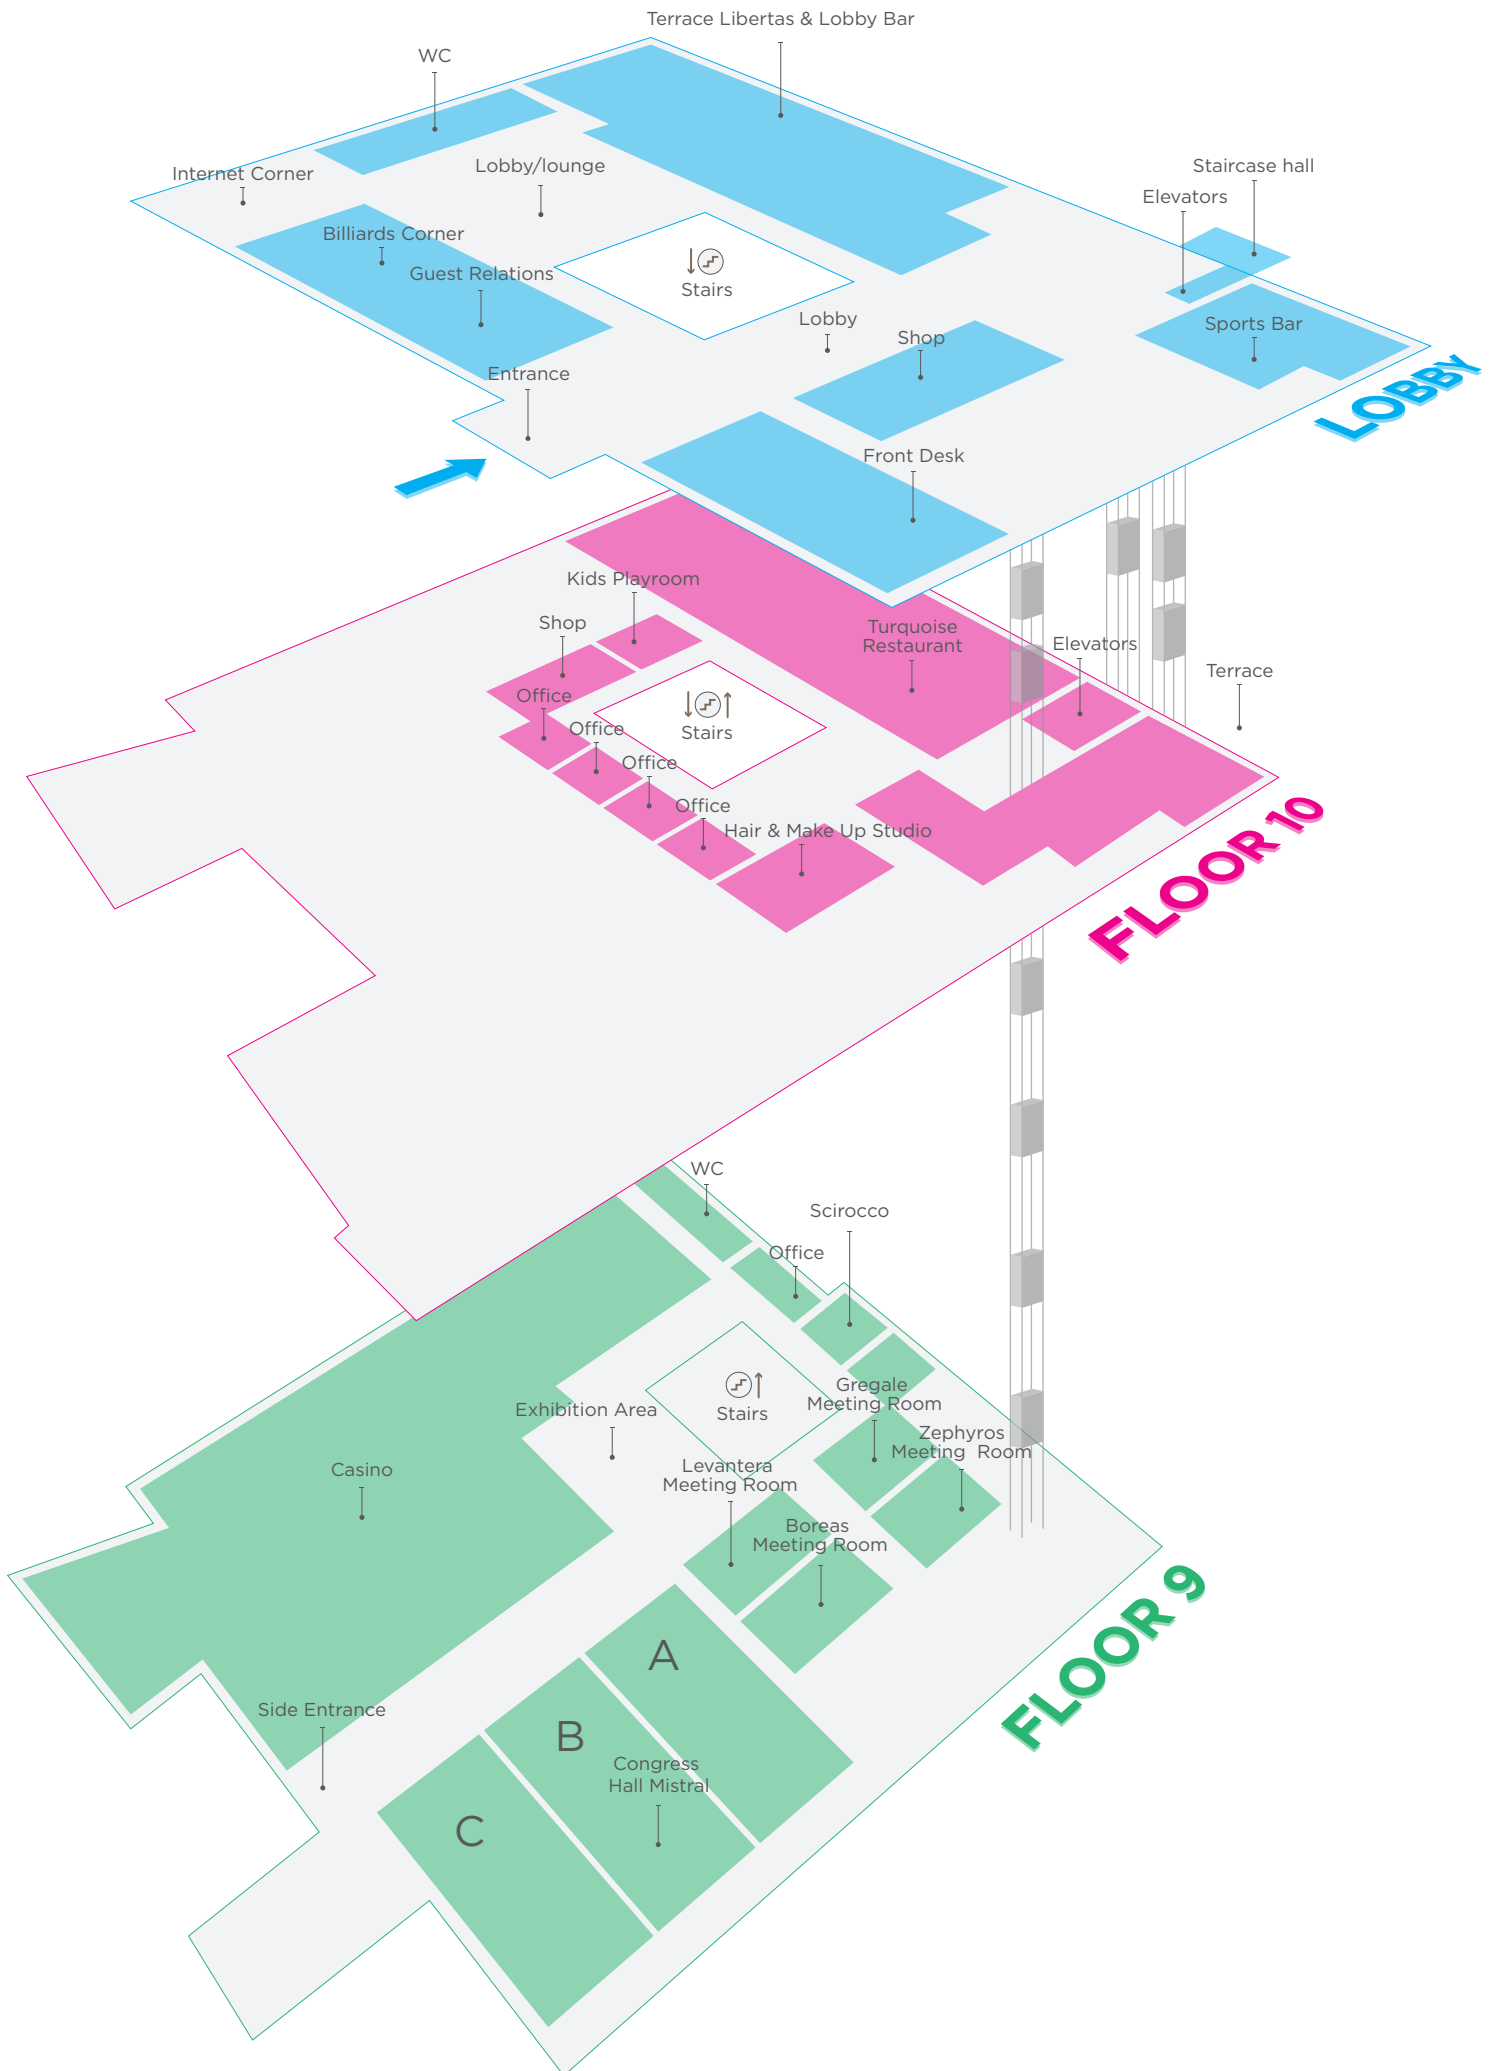

RIXOS
PREMIUM DUBROVNIK

MEETING SPACE
BROCHURE

MEETING ROOMS

ROOM	Location	Total area sq ft/m ²	Theater	Classroom	U-Shape	Boardroom	Reception	Banquet
Mistral A+B+C	9 th Floor	9278/862	900	650	-	-	900	600
Mistral A+B	9 th Floor	6178/574	600	400	-	-	800	350
Mistral A	9 th Floor	3089/287	300	200	70	-	350	150
Boreas	9 th Floor	1151/107	100	52	30	32	100	60
Levantera	9 th Floor	1151/107	100	52	30	32	100	60
Gregale	9 th Floor	742/69	60	30	16	20	50	40
Zephyros	9 th Floor	656/61	60	30	16	20	50	40
Gregale + Zephyros	9 th Floor	1399/130	100	60	30	32	100	80
Scirocco	9 th Floor	538/50	35	15	10	12	35	20

MISTRAL CONFERENCE HALL

Widht x Lenght/m - 34.00x25.50
 Height/m - 5.10
 Area/m² - 862m²

Banquet - 600 PAX

Classroom - 650 PAX

MISTRAL BALLROOM

Sound system
 Allen and Heath PA20 20ch mixer
 Allen and Heath PA12 12ch mixer
 Ceiling RCF speakers
 QSC Amps

Video presentation system
 3 X Optoma 5000 ANSI projector
 3 X white screens (4:3)

Stage light system
 SGM light consoles
 3 X SGM dimmer
 Spot lights and scene lights

Theatre - 900 PAX

MISTRAL CONFERENCE HALL

Mistral A+B (or B+C)
Theatre - 600 PAX

Mistral A+B (or B+C)
Classroom - 400 PAX

Mistral A+B (or B+C)
Banquet - 350 PAX

LEVANTERA & BOREAS MEETING ROOMS

Width x Length/m - 14.00 x 7.70 | Height/m - 3.10 | Area/m² - 107