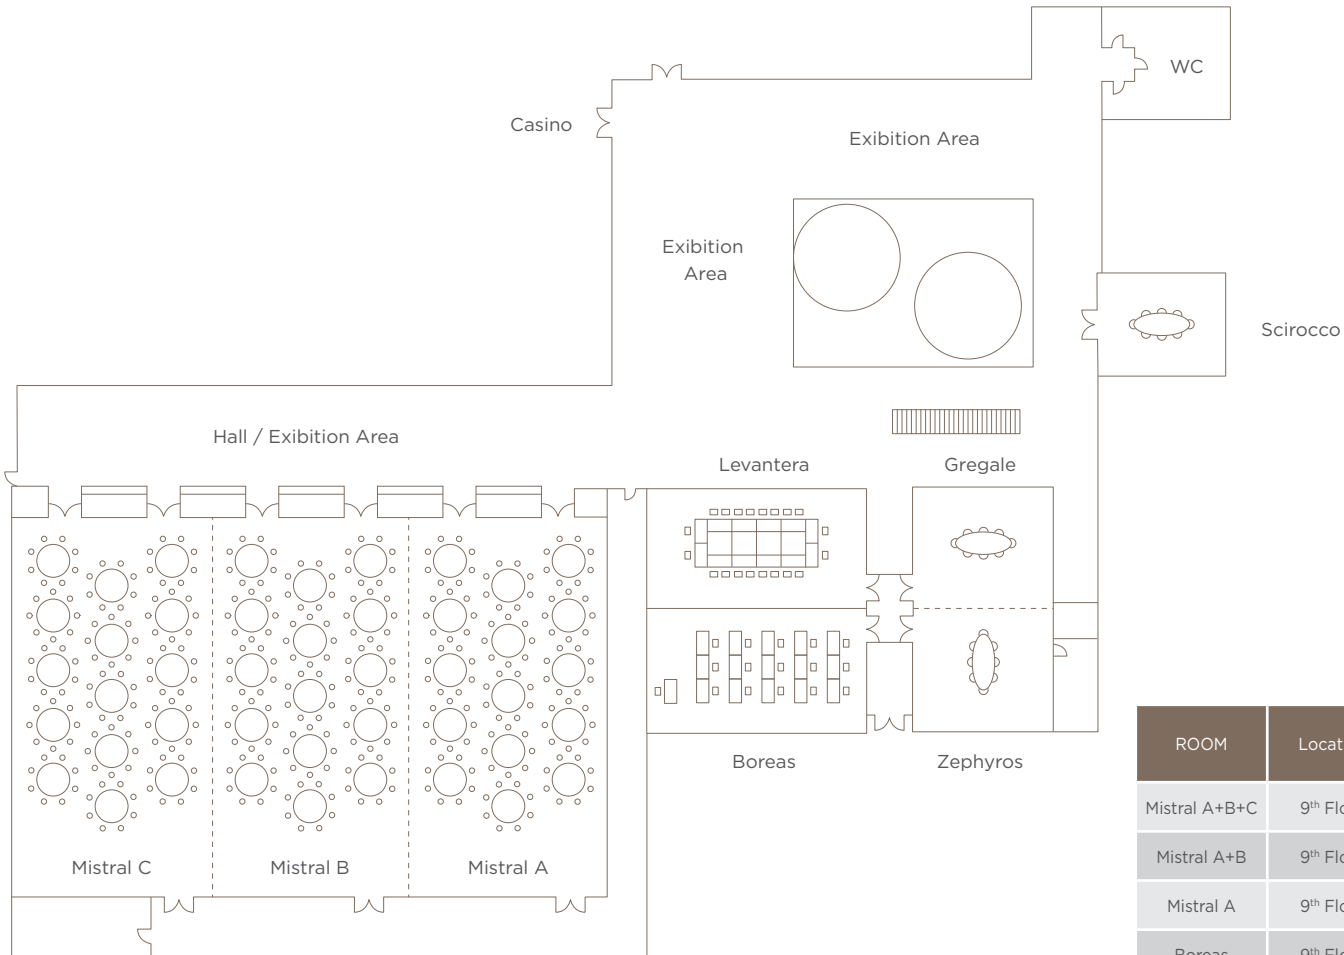

RIXOS
PREMIUM DUBROVNIK

MEETING SPACE
BROCHURE

MEETING ROOMS

ROOM	Location	Total area sq ft/m ²	Theater	Classroom	U-Shape	Boardroom	Reception	Banquet
Mistral A+B+C	9 th Floor	9278/862	900	650	-	-	900	600
Mistral A+B	9 th Floor	6178/574	600	400	-	-	800	350
Mistral A	9 th Floor	3089/287	300	200	70	-	350	150
Boreas	9 th Floor	1151/107	100	52	30	32	100	60
Levantera	9 th Floor	1151/107	100	52	30	32	100	60
Gregale	9 th Floor	742/69	60	30	16	20	50	40
Zephyros	9 th Floor	656/61	60	30	16	20	50	40
Gregale + Zephyros	9 th Floor	1399/130	100	60	30	32	100	80
Scirocco	9 th Floor	538/50	35	15	10	12	35	20

MISTRAL CONFERENCE HALL

Widht x Lenght/m - 34.00x25.50
 Height/m - 5.10
 Area/m² - 862m²

Banquet - 600 PAX

Classroom - 650 PAX

MISTRAL BALLROOM

Sound system
 Allen and Heath PA20 20ch mixer
 Allen and Heath PA12 12ch mixer
 Ceiling RCF speakers
 QSC Amps

Mistral A+B (or B+C)
Theatre - 600 PAX

Mistral A+B (or B+C)
Classroom - 400 PAX

Mistral A+B (or B+C)
Banquet - 350 PAX

LEVANTERA & BOREAS MEETING ROOMS

Width x Length/m - 14.00 x 7.70 | Height/m - 3.10 | Area/m² - 107

Boardroom - 32 PAX

Classroom - 52 PAX

Theatre - 100 PAX

U-shape - 26 PAX

GREGALE & ZEPHYROS MEETING ROOMS

GREGALE
6.9 m x 8.9 m

ZEPHYROS
7.7 m x 8.9 m

Width x Length/m - 14.60 x 8.90 | Height/m - 3.10 | Area/m² - 130