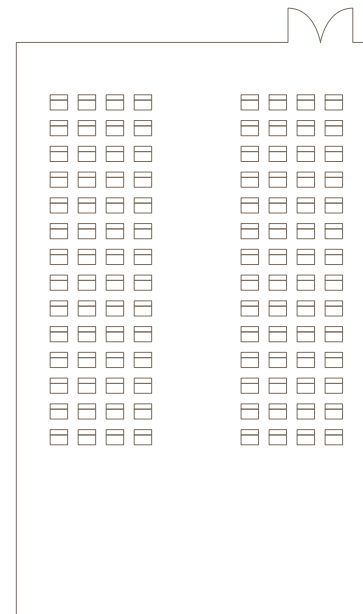

Video presentation system
 3 X Optoma 5000 ANSI projector
 3 X white screens (4:3)

Stage light system
 SGM light consoles
 3 X SGM dimmer
 Spot lights and scene lights

Theatre - 900 PAX

MISTRAL CONFERENCE HALL

Mistral A+B (or B+C)
Theatre - 600 PAX

Mistral A+B (or B+C)
Classroom - 400 PAX

Mistral A+B (or B+C)
Banquet - 350 PAX

LEVANTERA & BOREAS MEETING ROOMS

Width x Length/m - 14.00 x 7.70 | Height/m - 3.10 | Area/m² - 107

Boardroom - 32 PAX

Classroom - 52 PAX

Theatre - 100 PAX

U-shape - 26 PAX

GREGALE & ZEPHYROS MEETING ROOMS

GREGALE
6.9 m x 8.9 m

ZEPHYROS
7.7 m x 8.9 m

Width x Length/m - 14.60 x 8.90 | Height/m - 3.10 | Area/m² - 130

SCIROCCO MEETING ROOM

Width x Length/m - 7.50 x 7.00 | Height/m - 3.10 | Area/m²- 52

Common Equipment (All halls):

Power outlets
Phone line
Wired network for Internet
Wireless network for internet

Other equipment: